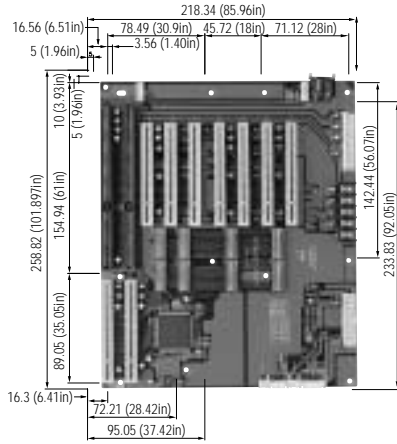

# Bridged PCI Backplanes

**ATX6022/8GP7**

- PICMG** 1
- PCI** 7
- ISA** 0

**ATX903D1/13GP7**

**NEW!**

(for 4U series, 64-bit)

- PICMG** 1
- PCI** 7
- ISA** 5

**ATX6022/14GP7**

- PICMG** 1
- PCI** 7
- ISA** 6

**ATX6022/14G**

- PICMG** 1
- PCI** 12
- ISA** 1

**ATX6022/20GP18**

- PICMG** 1
- PCI** 18
- ISA** 1

**ATX6022/20G**

- PICMG** 1
- PCI** 12
- ISA** 7

\* All the specifications and photos are subjected to be changed without notice.