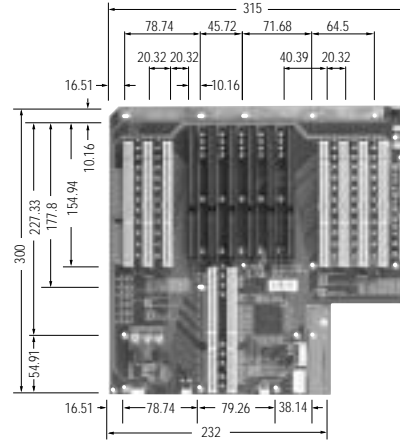

# Bridged PCI Backplanes

**ATX6022/8GP7**

- PICMG** 1
- PCI** 7
- ISA** 0

**ATX903D1/13GP7**

**NEW!**

(for 4U series, 64-bit)

- PICMG** 1
- PCI** 7
- ISA** 5

**ATX6022/14GP7**

- PICMG** 1
- PCI** 7
- ISA** 6

**ATX6022/14G**

- PICMG** 1
- PCI** 12
- ISA** 1

**ATX6022/20GP18**

- PICMG** 1
- PCI** 18
- ISA** 1

**ATX6022/20G**

- PICMG** 1
- PCI** 12
- ISA** 7

\* All the specifications and photos are subjected to be changed without notice.