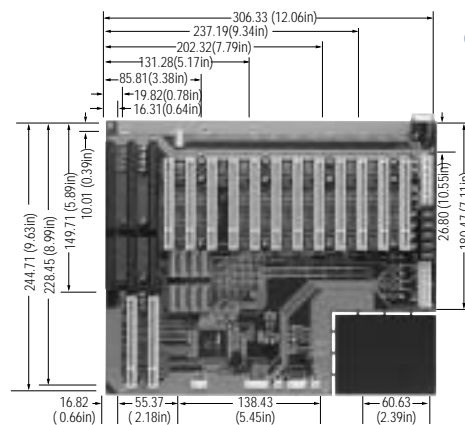

# Bridged PCI Backplanes

**ATX6022/8GP7**

- PICMG** 1
- PCI** 7
- ISA** 0

**ATX903D1/13GP7**

**NEW!**

(for 4U series, 64-bit)

- PICMG** 1
- PCI** 7
- ISA** 5

**ATX6022/14GP7**

- PICMG** 1
- PCI** 7
- ISA** 6

**ATX6022/14G**

- PICMG** 1
- PCI** 12
- ISA** 1

**ATX6022/20GP18**

- PICMG** 1
- PCI** 18
- ISA** 1

**ATX6022/20G**

- PICMG** 1
- PCI** 12
- ISA** 7

\* All the specifications and photos are subjected to be changed without notice.