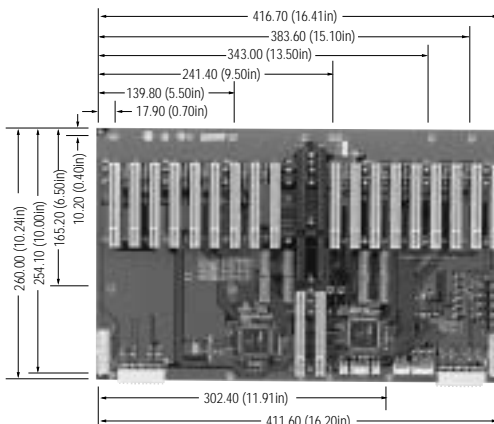

# Bridged PCI Backplanes

**ATX6022/8GP7**

- PICMG** 1
- PCI** 7
- ISA** 0

**ATX903D1/13GP7**

**NEW!**

(for 4U series, 64-bit)

- PICMG** 1
- PCI** 7
- ISA** 5

**ATX6022/14GP7**

- PICMG** 1
- PCI** 7
- ISA** 6

**ATX6022/14G**

- PICMG** 1
- PCI** 12
- ISA** 1

**ATX6022/20GP18**

- PICMG** 1
- PCI** 18
- ISA** 1

**ATX6022/20G**

- PICMG** 1
- PCI** 12
- ISA** 7

\* All the specifications and photos are subjected to be changed without notice.