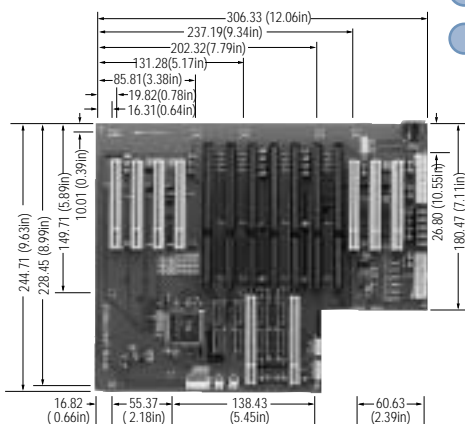

# Bridged PCI Backplanes

**ATX6022/8GP7**

- PICMG** 1
- PCI** 7
- ISA** 0

**ATX903D1/13GP7**

**NEW!**

(for 4U series, 64-bit)

- PICMG** 1
- PCI** 7
- ISA** 5

**ATX6022/14GP7**

- PICMG** 1
- PCI** 7
- ISA** 6

**ATX6022/14G**

- PICMG** 1
- PCI** 12
- ISA** 1

**ATX6022/20GP18**

- PICMG** 1
- PCI** 18
- ISA** 1

**ATX6022/20G**

- PICMG** 1
- PCI** 12
- ISA** 7

\* All the specifications and photos are subjected to be changed without notice.